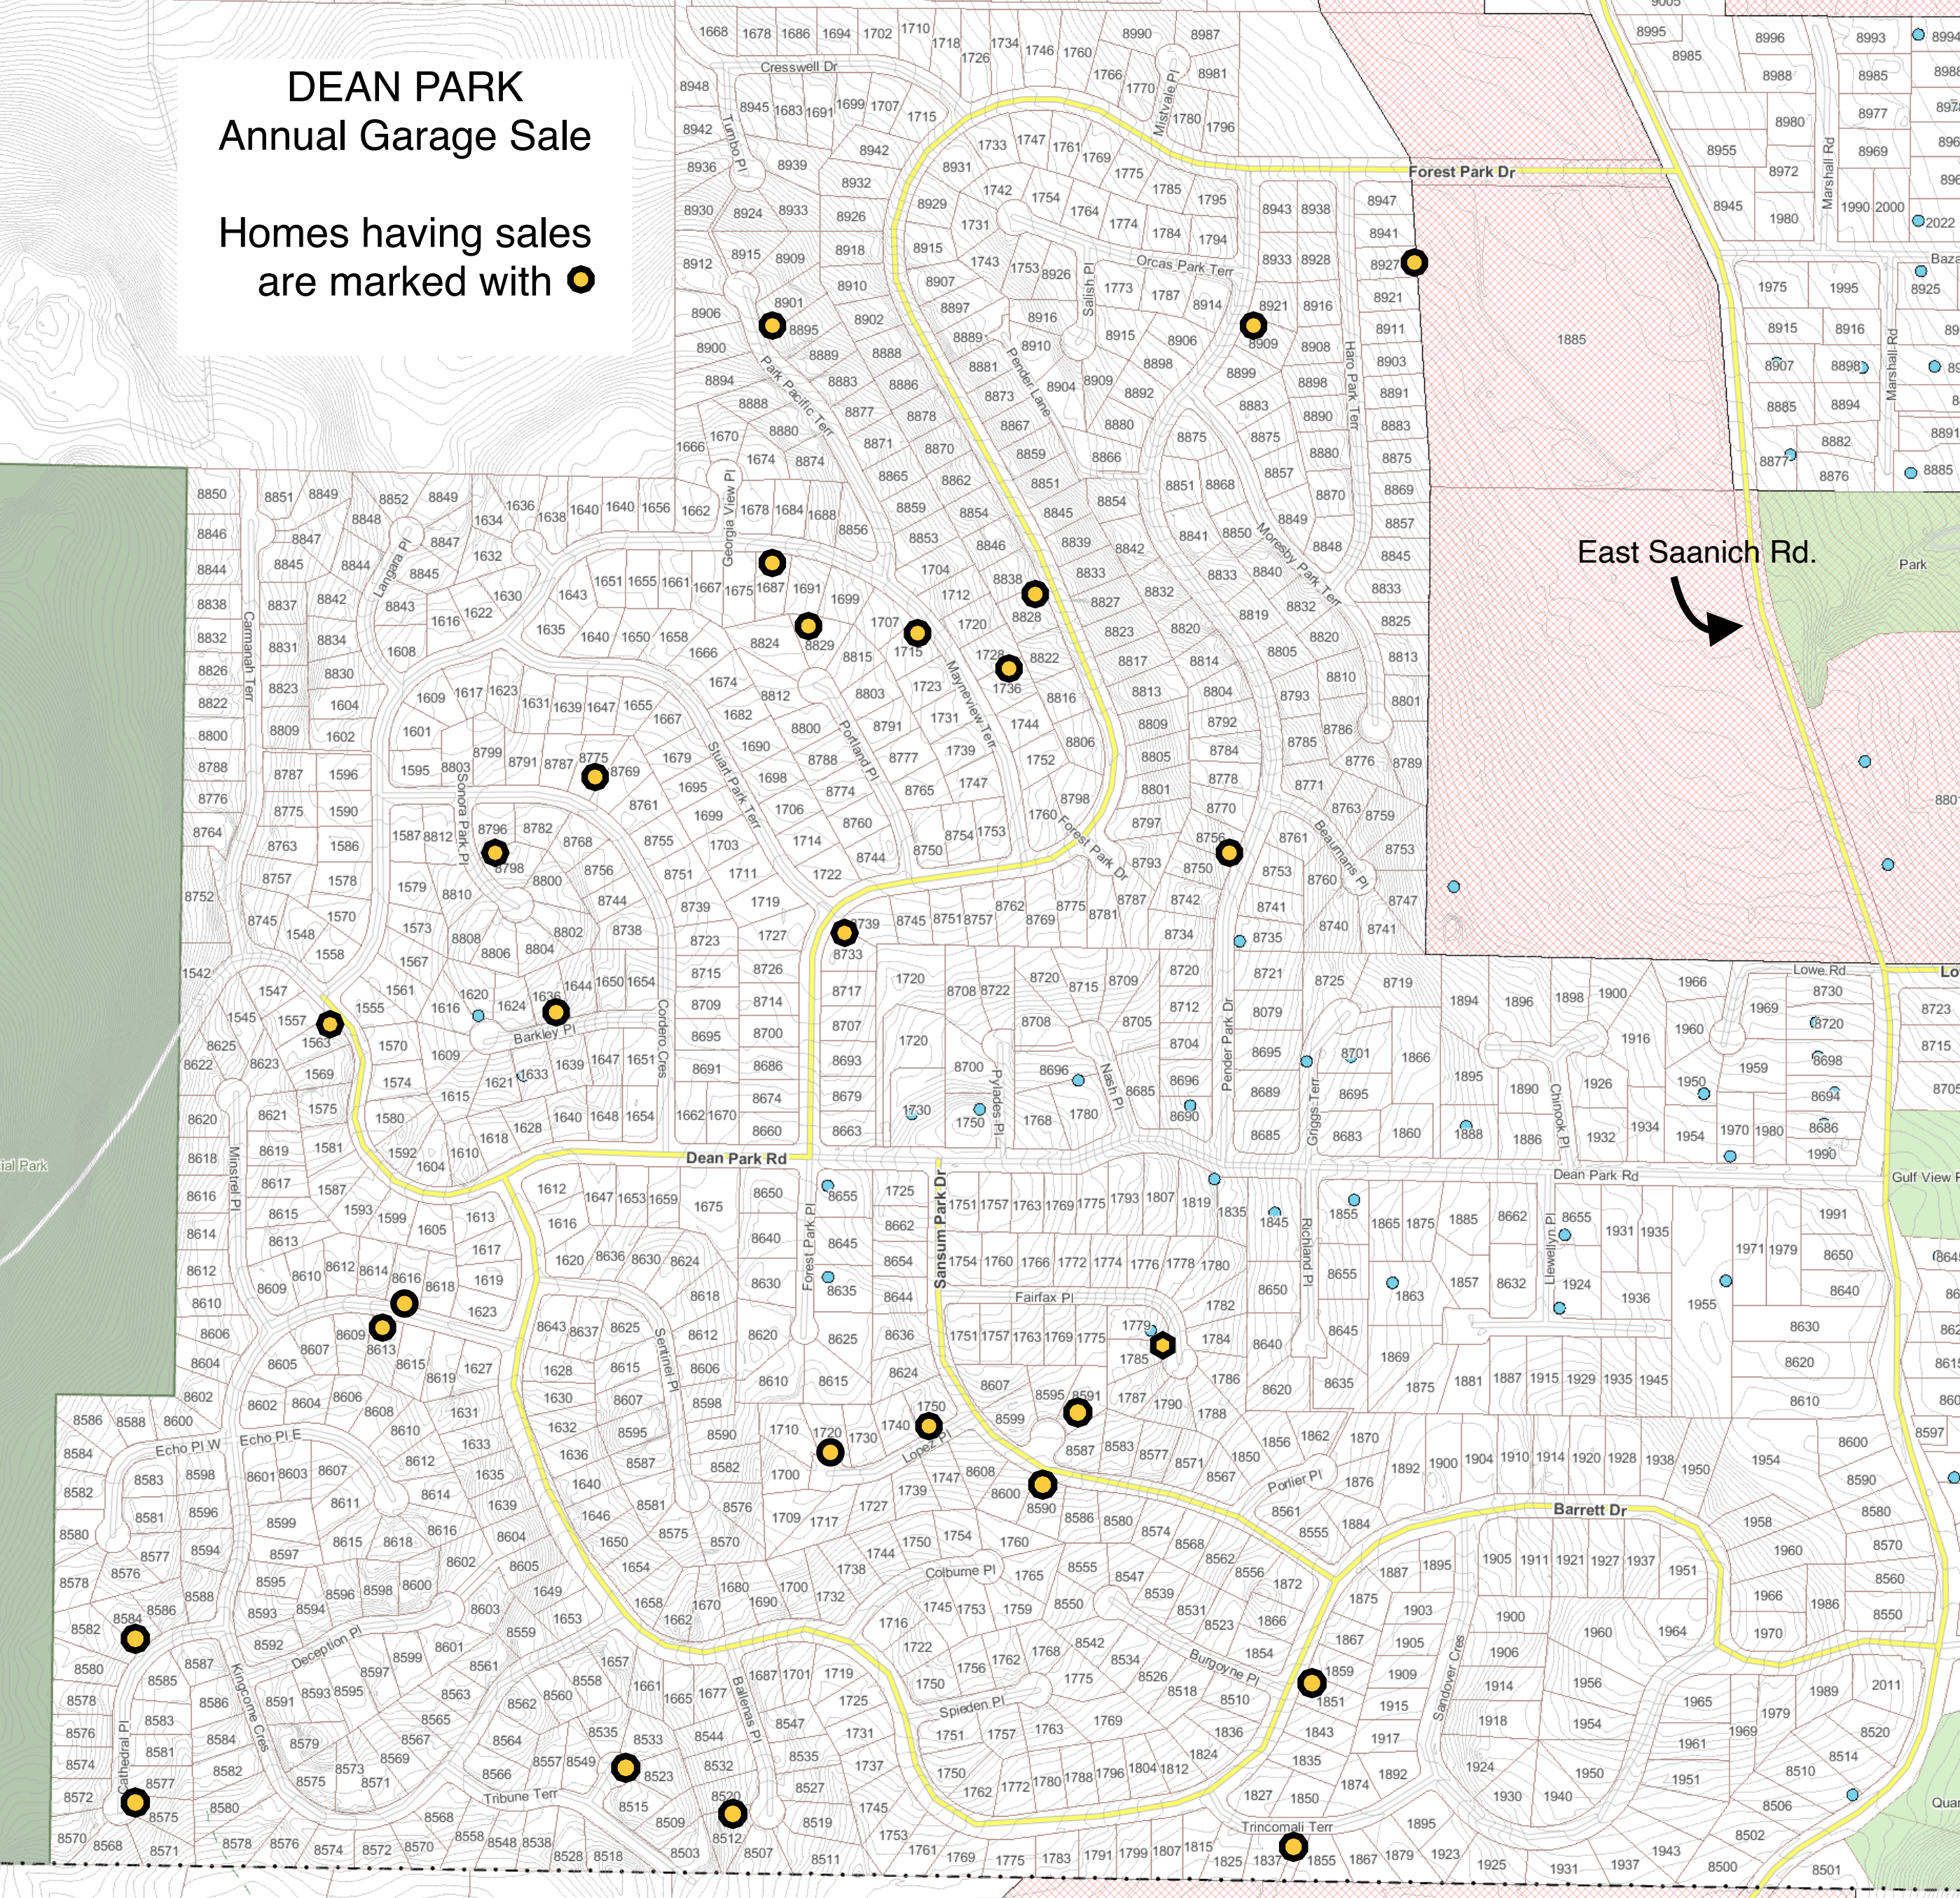

DEAN PARK Annual Garage Sale

Homes having sales
are marked with ●

East Saanich Rd.