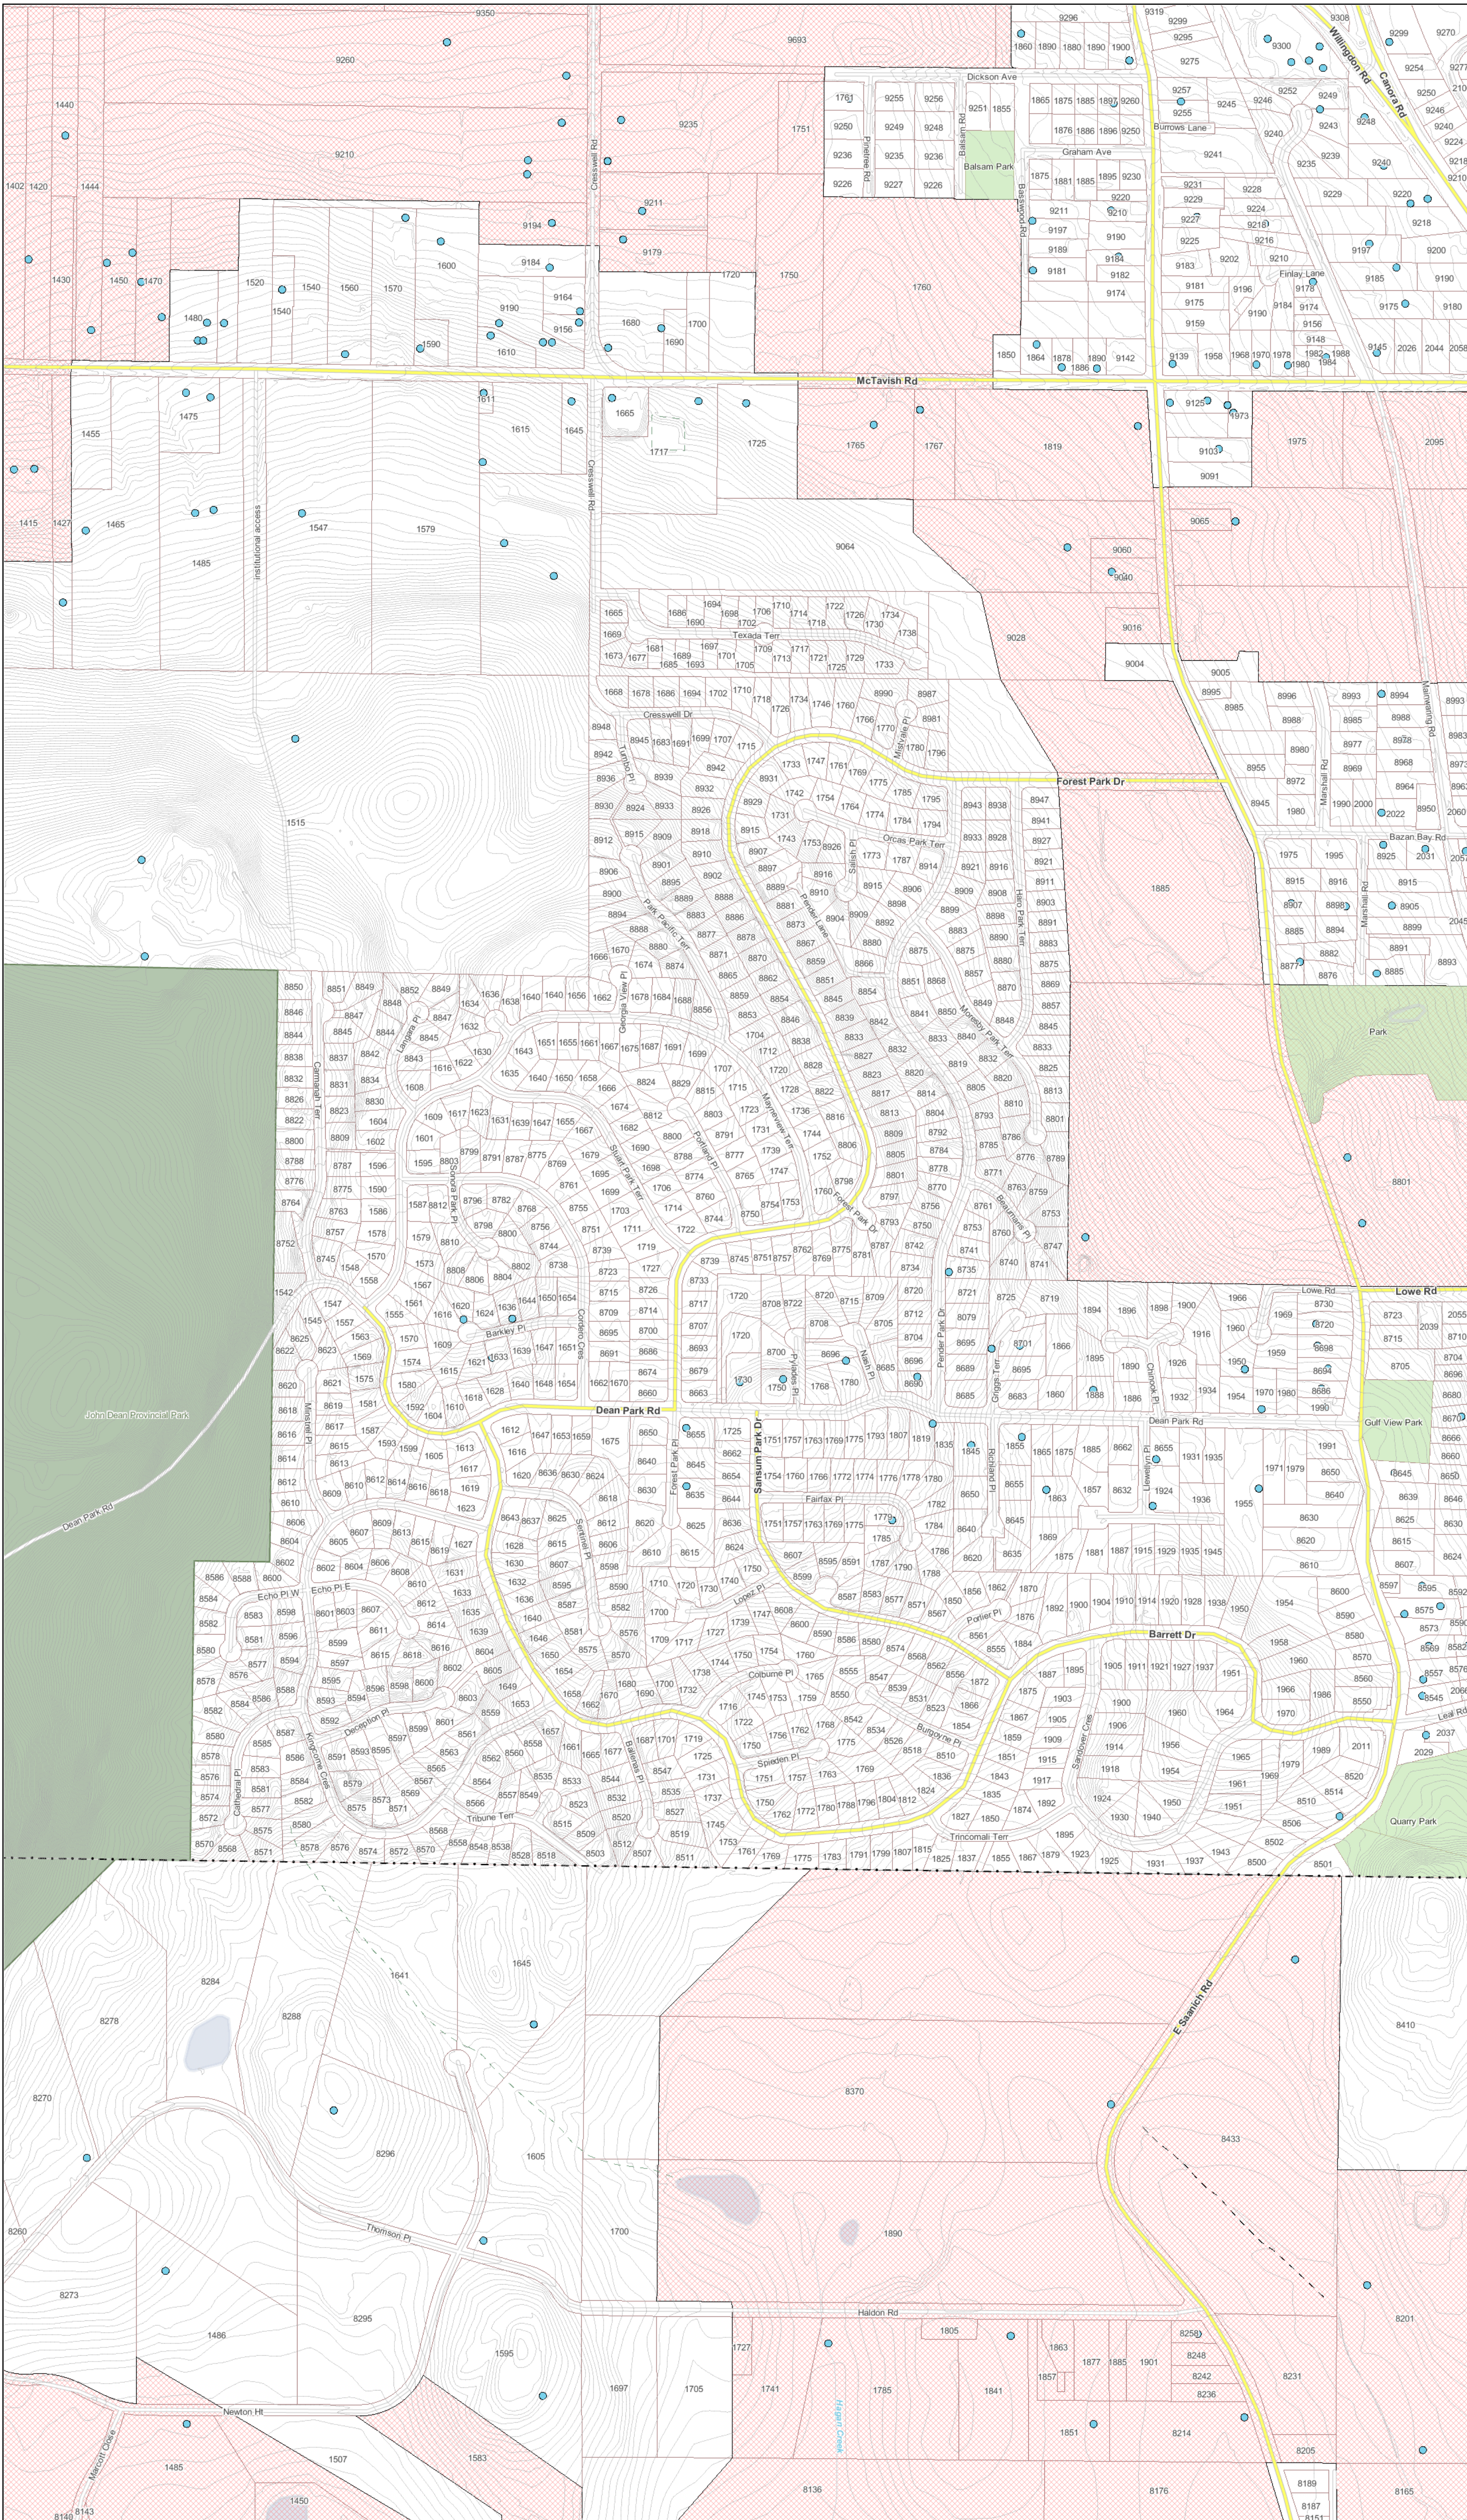

Dean Park Estates

Legend

Rivers, Streams, Ditches

Rivers, Streams and Rapids

Intermittent/indefinite streams

Built features

Ditches

Wells

Municipal Boundaries

Highways

Major Roads

Roads

Parks

Federal Park

Provincial Park

Provincial Ecoreserve

Regional Park

Future Regional Park

Municipal and Community Parks

Protected Area

Agricultural Land Reserve

Lot Boundaries

Major Lakes

Lakes and Rivers

CRD Boundary

This map is a visitor generated static output from the Capital Regional District's Internet mapping site and is for general reference only. Data layers that appear on this map may or may not be accurate, current, or otherwise reliable. THIS MAP IS NOT TO BE USED FOR NAVIGATION. For more information please visit <http://www.crd.bc.ca/maps>.